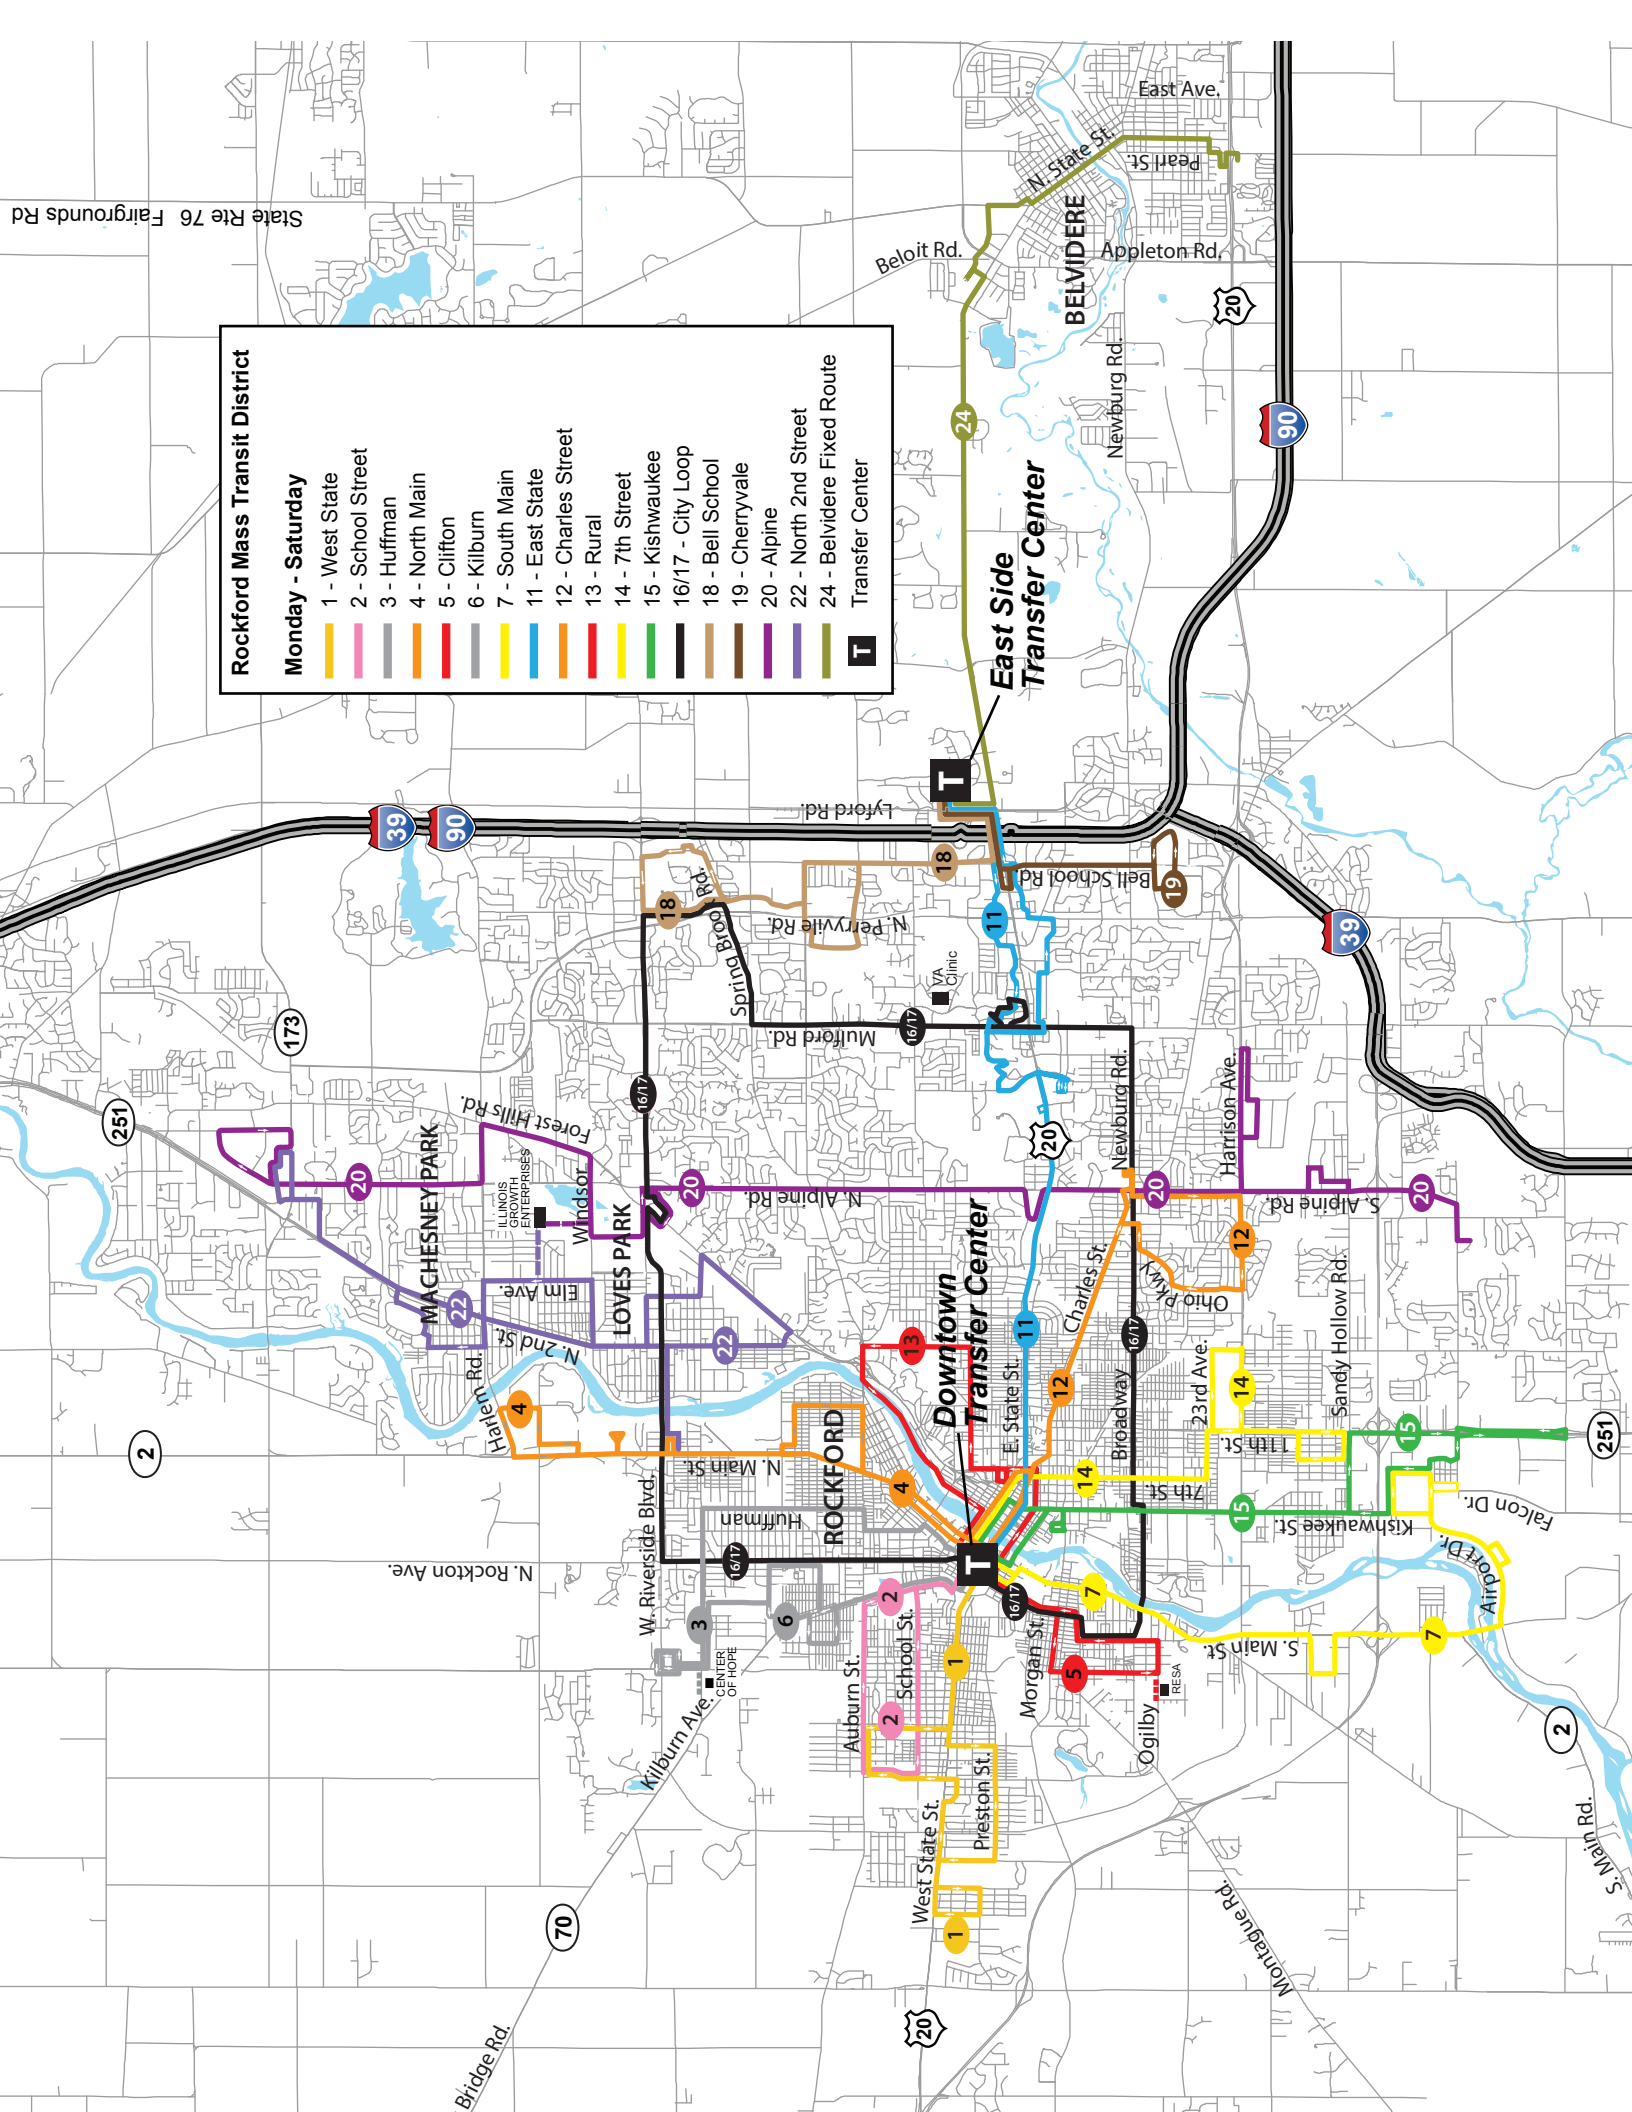

Rockford Mass Transit District

Monday - Saturday

- 1 - West State
- 2 - School Street
- 3 - Huffman
- 4 - North Main
- 5 - Clifton
- 6 - Kilburn
- 7 - South Main
- 11 - East State
- 12 - Charles Street
- 13 - Rural
- 14 - 7th Street
- 15 - Kishwaukee
- 16/17 - City Loop
- 18 - Bell School
- 19 - Cherryvale
- 20 - Alpine
- 22 - North 2nd Street
- 24 - Belvidere Fixed Route

T Transfer Center

State Rte 76 Fairgrounds Rd

East Ave.

BELVIDERE

East Side Transfer Center

Downtown Transfer Center

ROCKFORD

N. Rockton Ave.