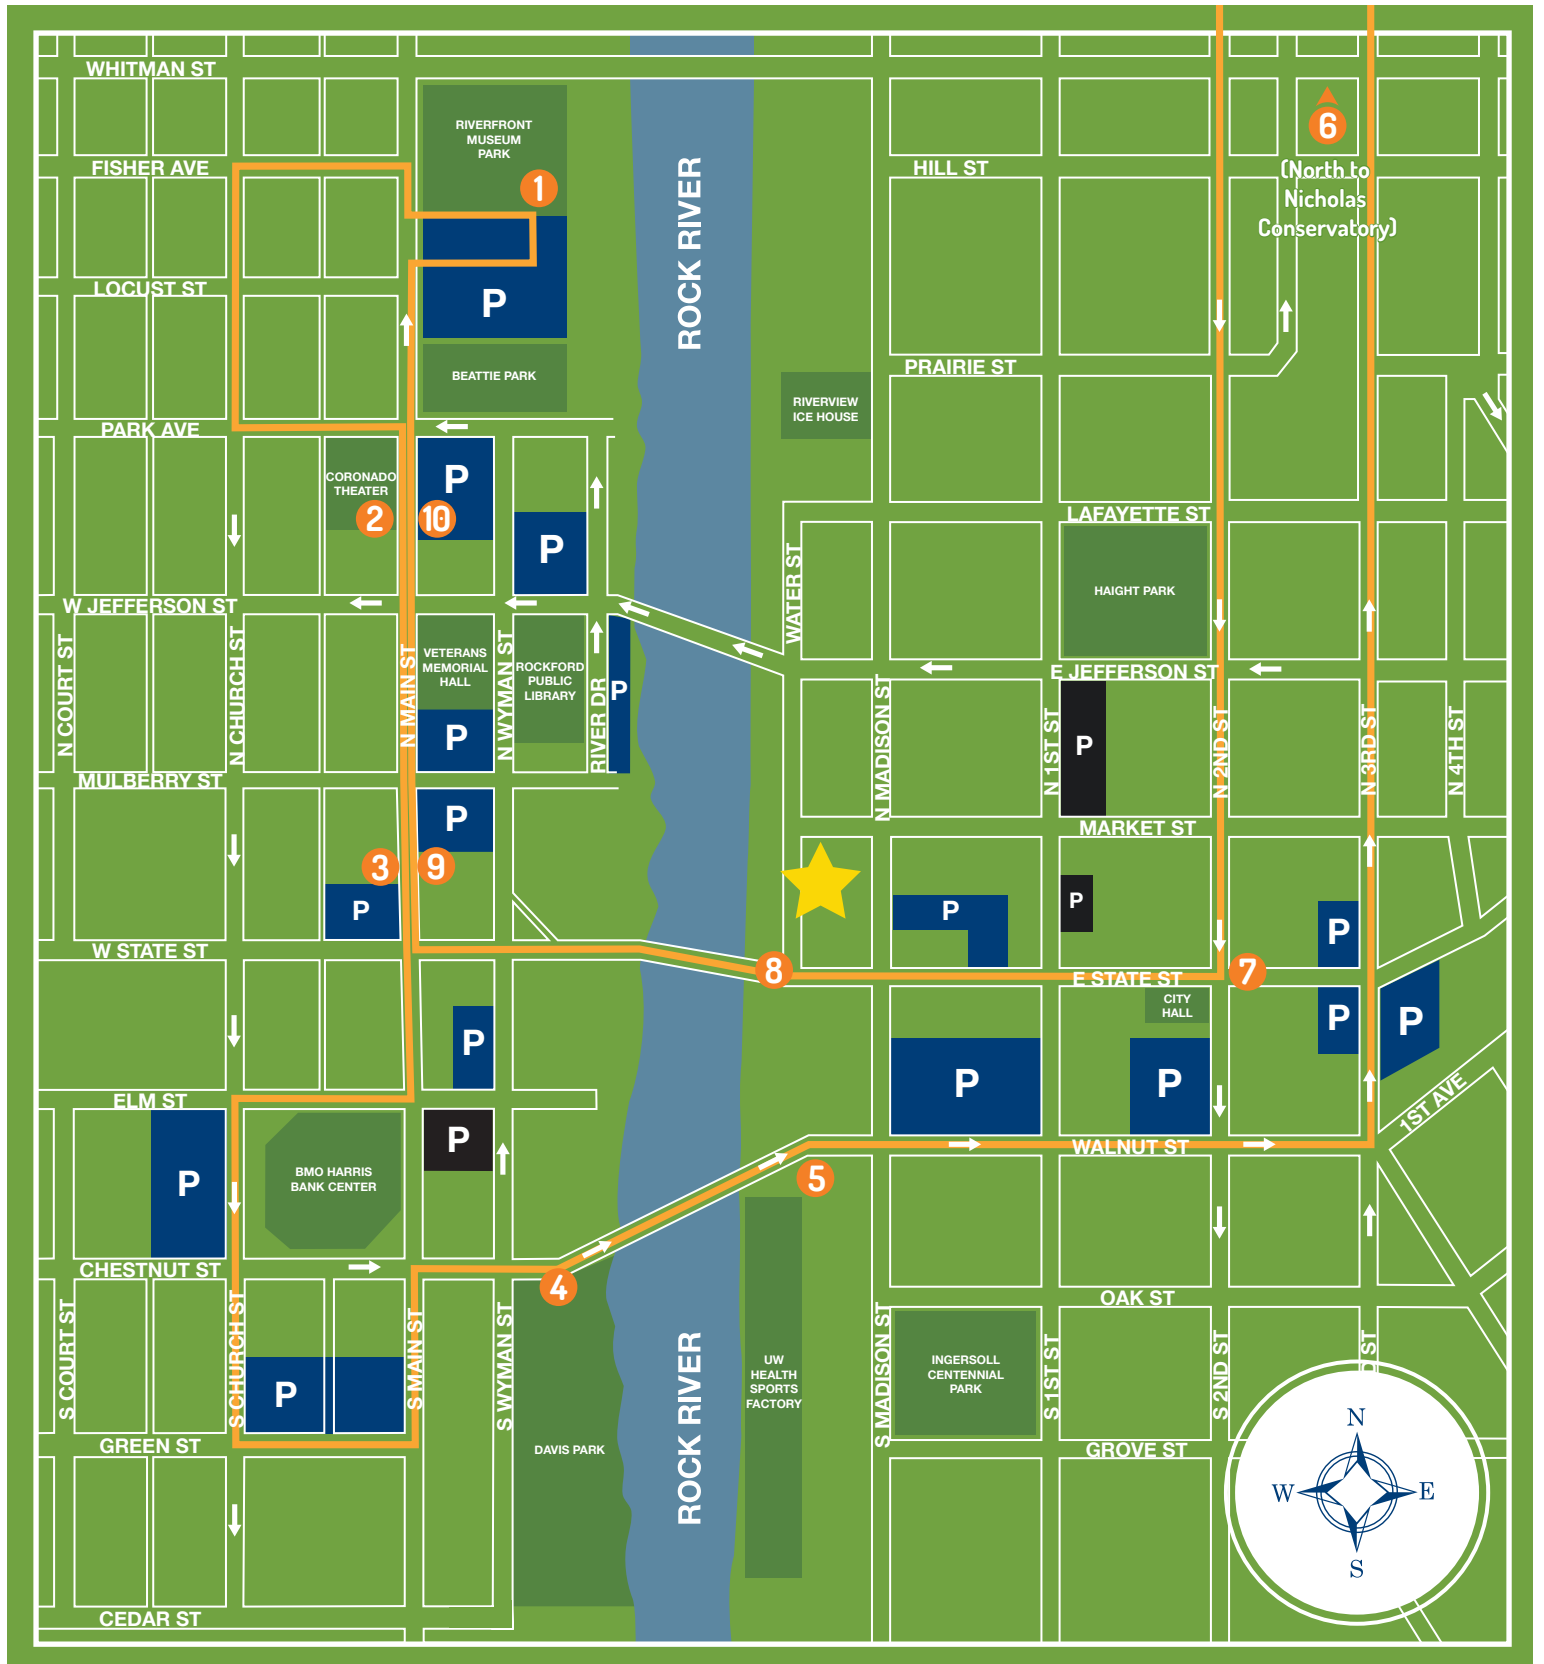

Rockford City Market FREE Trolley Schedule

rockfordcitymarket.com

Trolley Route Dates

May 19 - Sept 29, 2017

Service Time

3:30 - 11:30 p.m.

Purpose

To serve Rockford City Market, Museum Campus, Davis Park, and Downtown businesses.

MAP KEY

-  Trolley route
-  Trolley stop
-  Rockford City Market location
-  Public parking
-  Private parking
-  Parks/Attractions
-  One way street

1 Riverfront Museum Campus	3:30	4:00	4:30	5:00	5:30	6:00	6:30	7:00	7:30	8:00	8:30	9:00	9:30	10:00	10:30	11:00	11:30
2 Coronado Theatre	3:34	4:04	4:34	5:04	5:34	6:04	6:34	7:04	7:34	8:04	8:34	9:04	9:34	10:04	10:34	11:04	
3 Nordlof Center	3:35	4:05	4:35	5:05	5:35	6:05	6:35	7:05	7:35	8:05	8:35	9:05	9:35	10:05	10:35	11:05	
4 Davis Park	3:41	4:11	4:41	5:11	5:41	6:11	6:41	7:11	7:41	8:11	8:41	9:11	9:41	10:11	10:41	11:11	
5 UW Health Sports Factory	3:42	4:12	4:42	5:12	5:42	6:12	6:42	7:12	7:42	8:12	8:42	9:12	9:42	10:12	10:42	11:12	
6 Nicholas Conservatory	3:47	4:17	4:47	5:17	5:47	6:17	6:47	7:17	7:47	8:17	8:47	9:17	9:47	10:17	10:47	11:17	
7 East State & 2nd St.	3:51	4:21	4:51	5:21	5:51	6:21	6:51	7:21	7:51	8:21	8:51	9:21	9:51	10:21	10:51	11:21	
8 Rockford City Market	3:52	4:22	4:52	5:22	5:52	6:22	6:52	7:22	7:52	8:22	8:52	9:22	9:52	10:22	10:52	11:22	
9 Nordlof Center	3:55	4:25	4:55	5:25	5:55	6:25	6:55	7:25	7:55	8:25	8:55	9:25	9:55	10:25	10:55	11:25	
10 Coronado Theatre	3:57	4:27	4:57	5:27	5:57	6:27	6:57	7:27	7:57	8:27	8:57	9:27	9:57	10:27	10:57	11:27	

Presented by

ROCKFORD MASS
TRANSIT DISTRICT